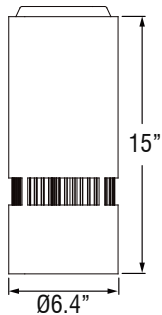

Housing

- Diameter: 6.4" (164mm)
- Height: 15" (381mm)
- Material: Aluminum
- Weight: 19.8 lbs

Mounting

- Surface Mount
- Wall Mount

Warranty

- 5 years limited warranty.

Listing

- ETL Wet Location Listed
- IP65
- FCC
- CE

Atria 6 Series - Outdoor/Natatorium

Delivered Lumens*

Wattage \ CCT	40W	60W	80W	100W
	Beam Angle: 40°			
4000K	3895 lm	6180 lm	7845 lm	9250 lm
3500K	3710 lm	5890 lm	7620 lm	9130 lm
3000K	3640 lm	5780 lm	7195 lm	8900 lm
2700K	3470 lm	5500 lm	6725 lm	8210 lm

*Tolerance ± 8%

Current Consumption

Wattage \ Volt	120V	277V
40W	0.37A	0.16A
60W	0.55A	0.24A
80W	0.73A	0.32A
100W	0.92A	0.40A

Dimensions

Mounting Options